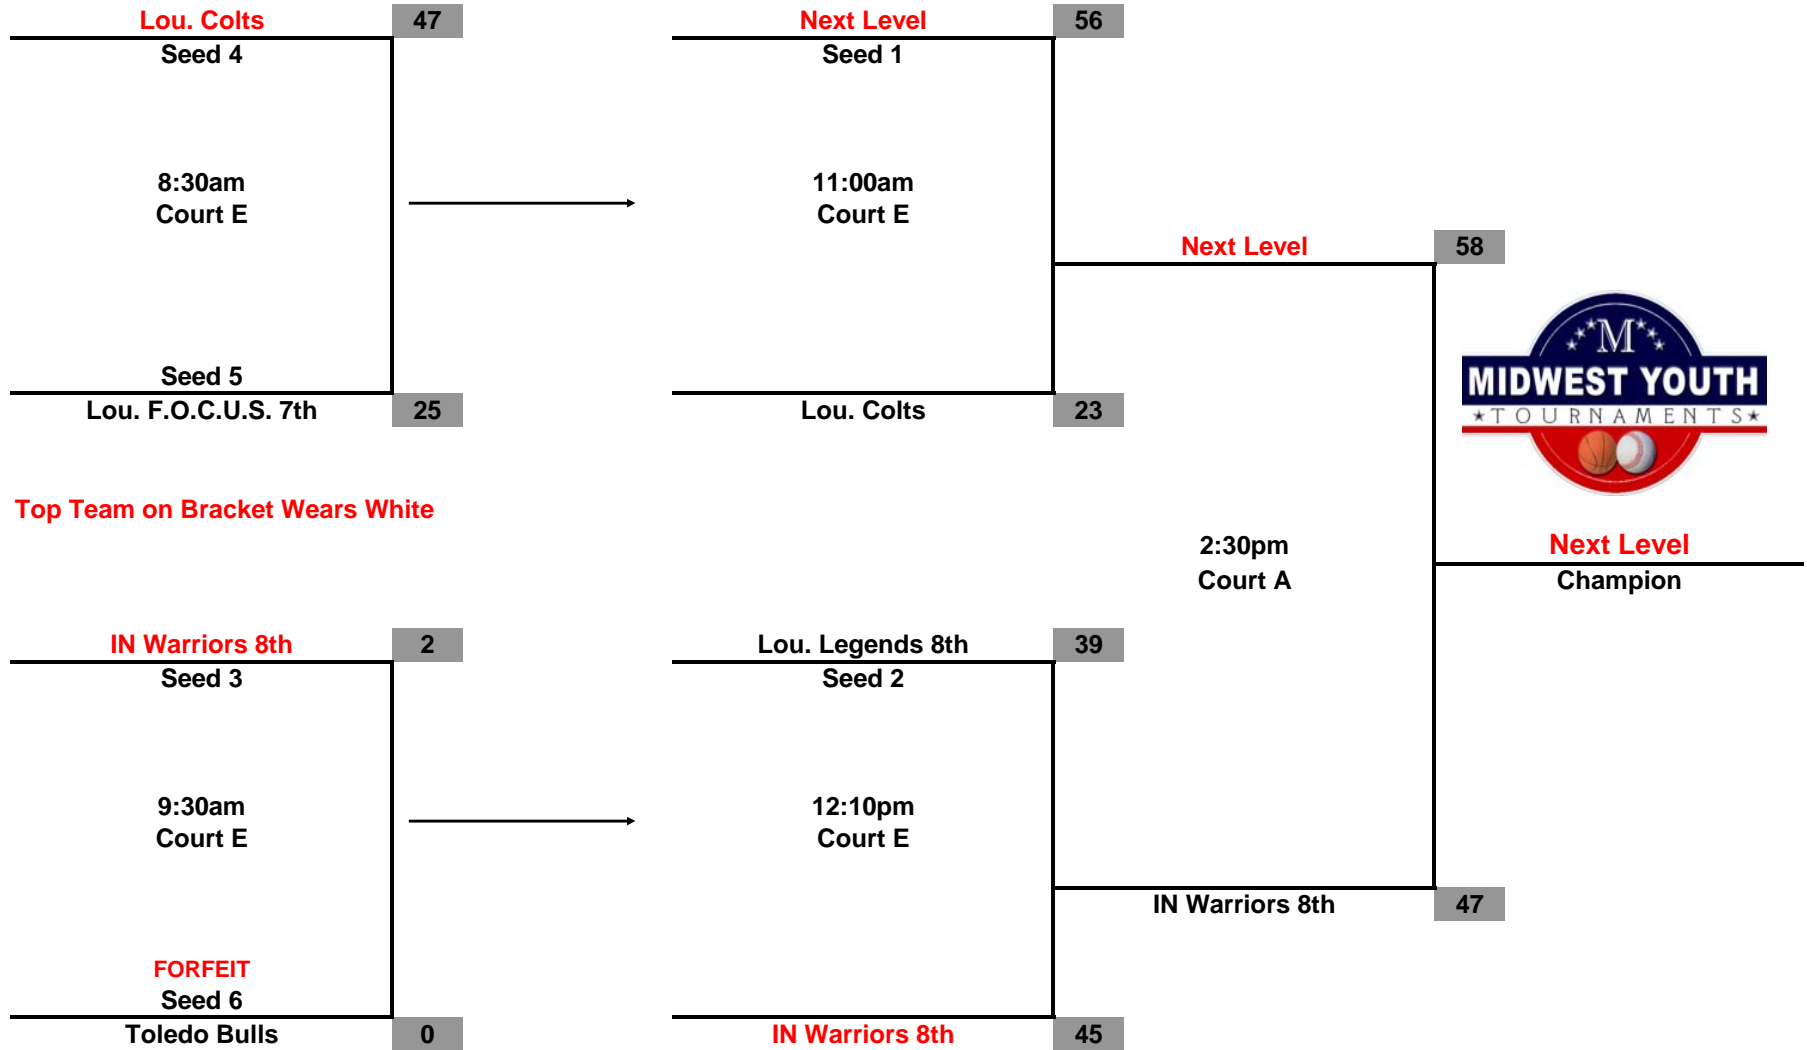

Midwest Youth Tournaments

Louisville Legends Classic

8th Grade

Top Team on Bracket Wears White

Sunday April 12, 2015
Championship Tournament