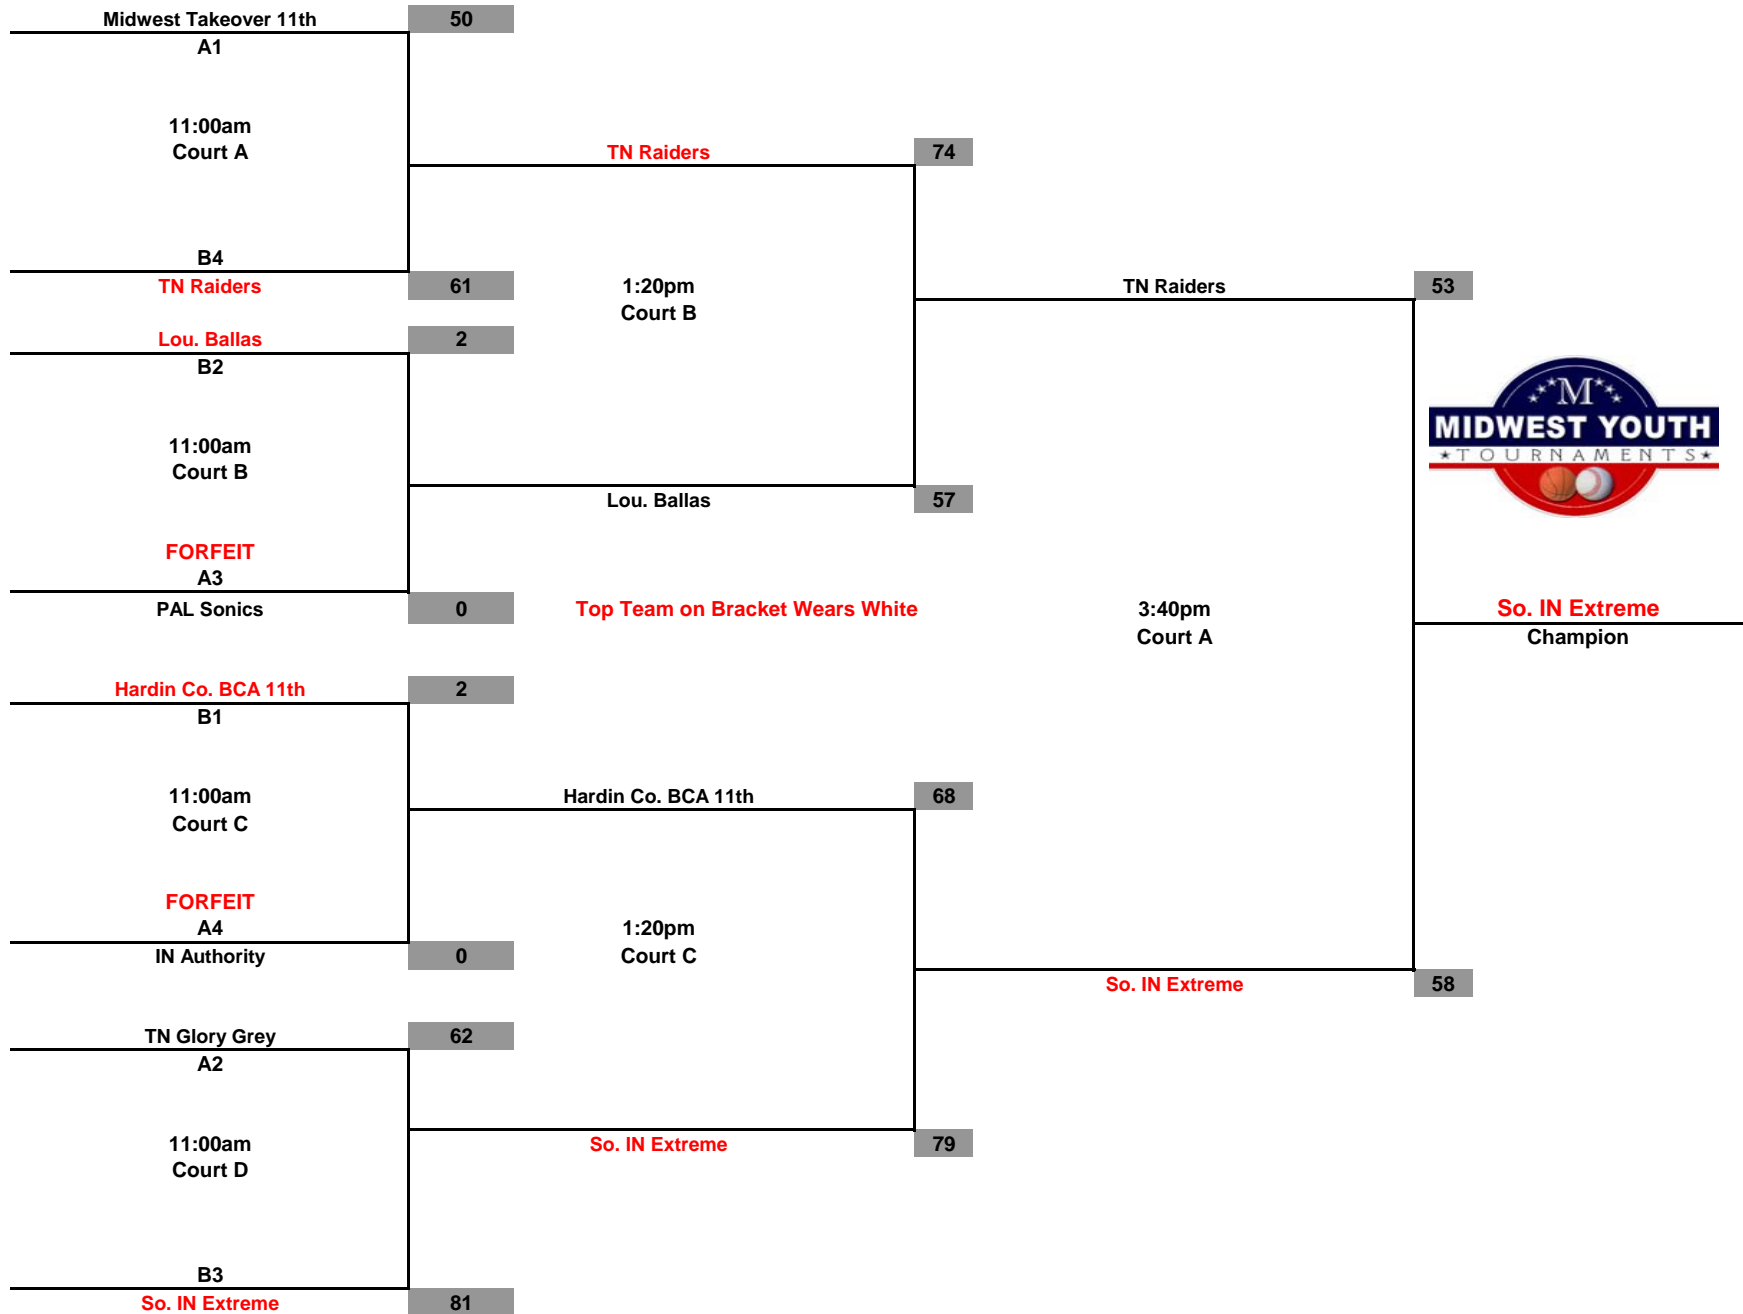

Midwest Youth Tournaments

Louisville Legends Classic

11th Grade

Sunday April 12, 2015
Championship Tournament