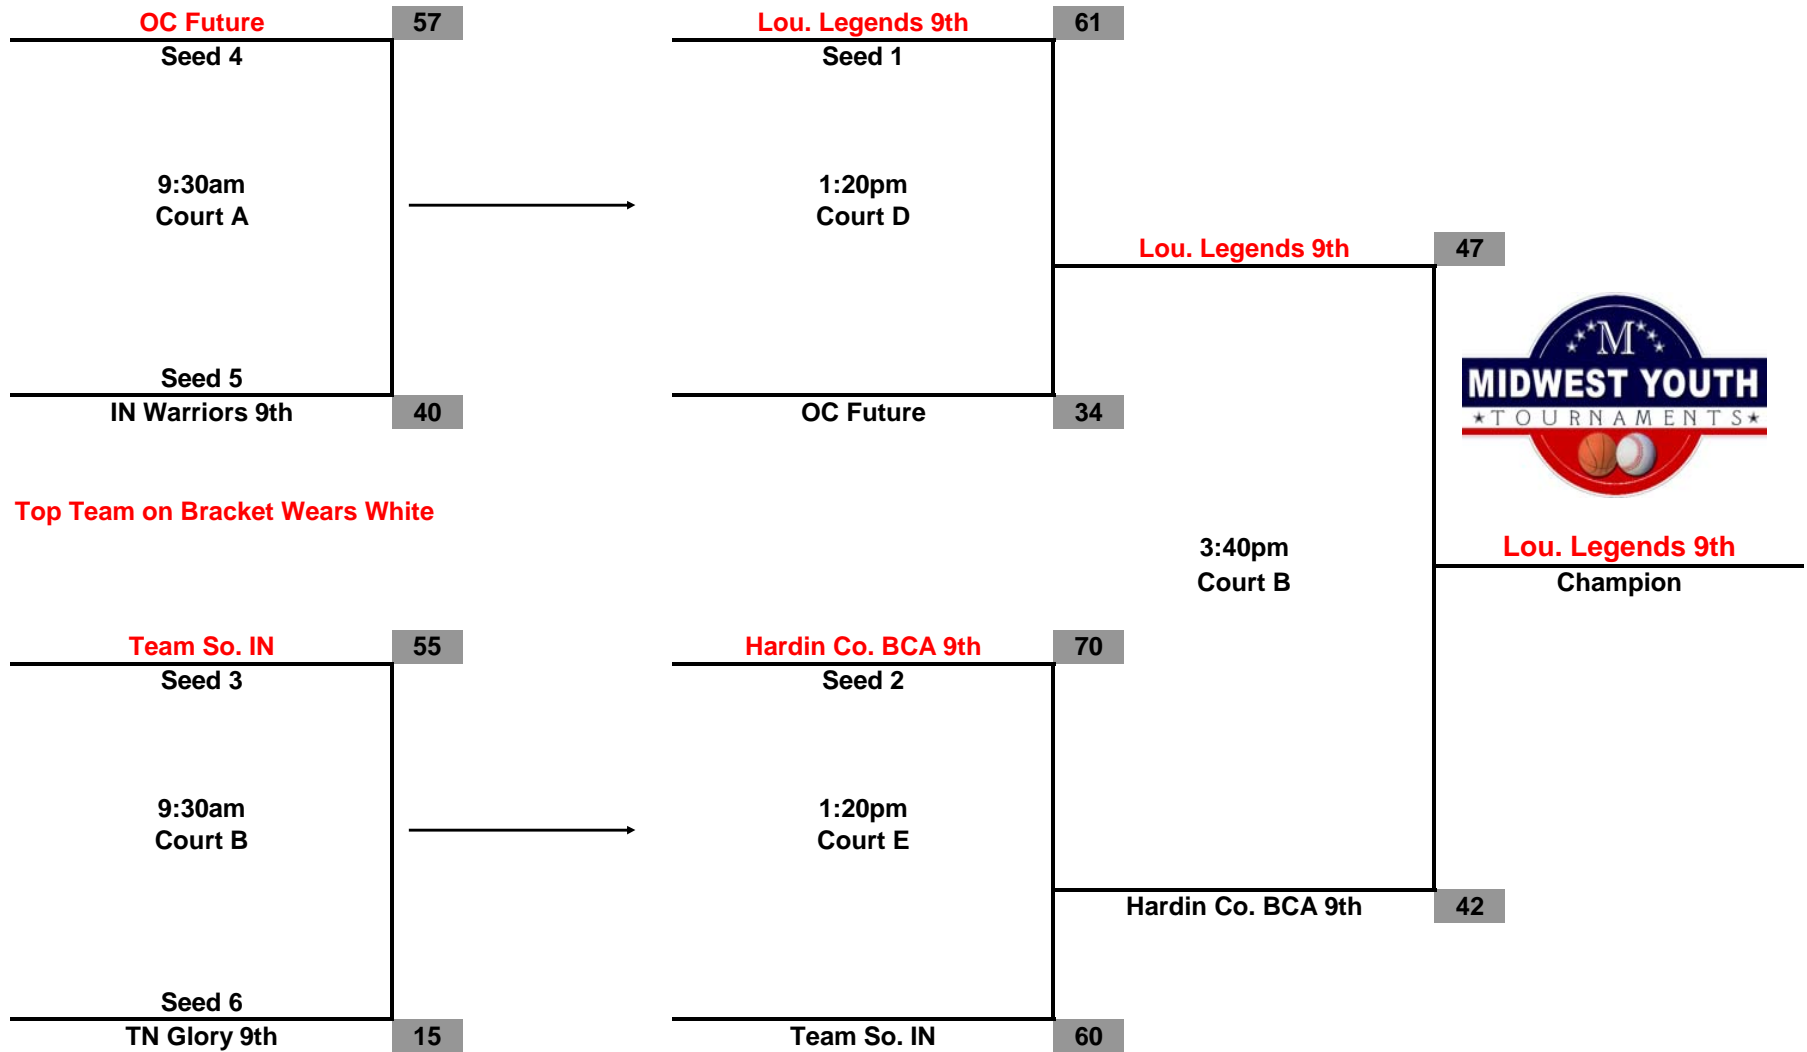

Midwest Youth Tournaments

Louisville Legends Classic

9th Grade

Sunday April 12, 2015
Championship Tournament