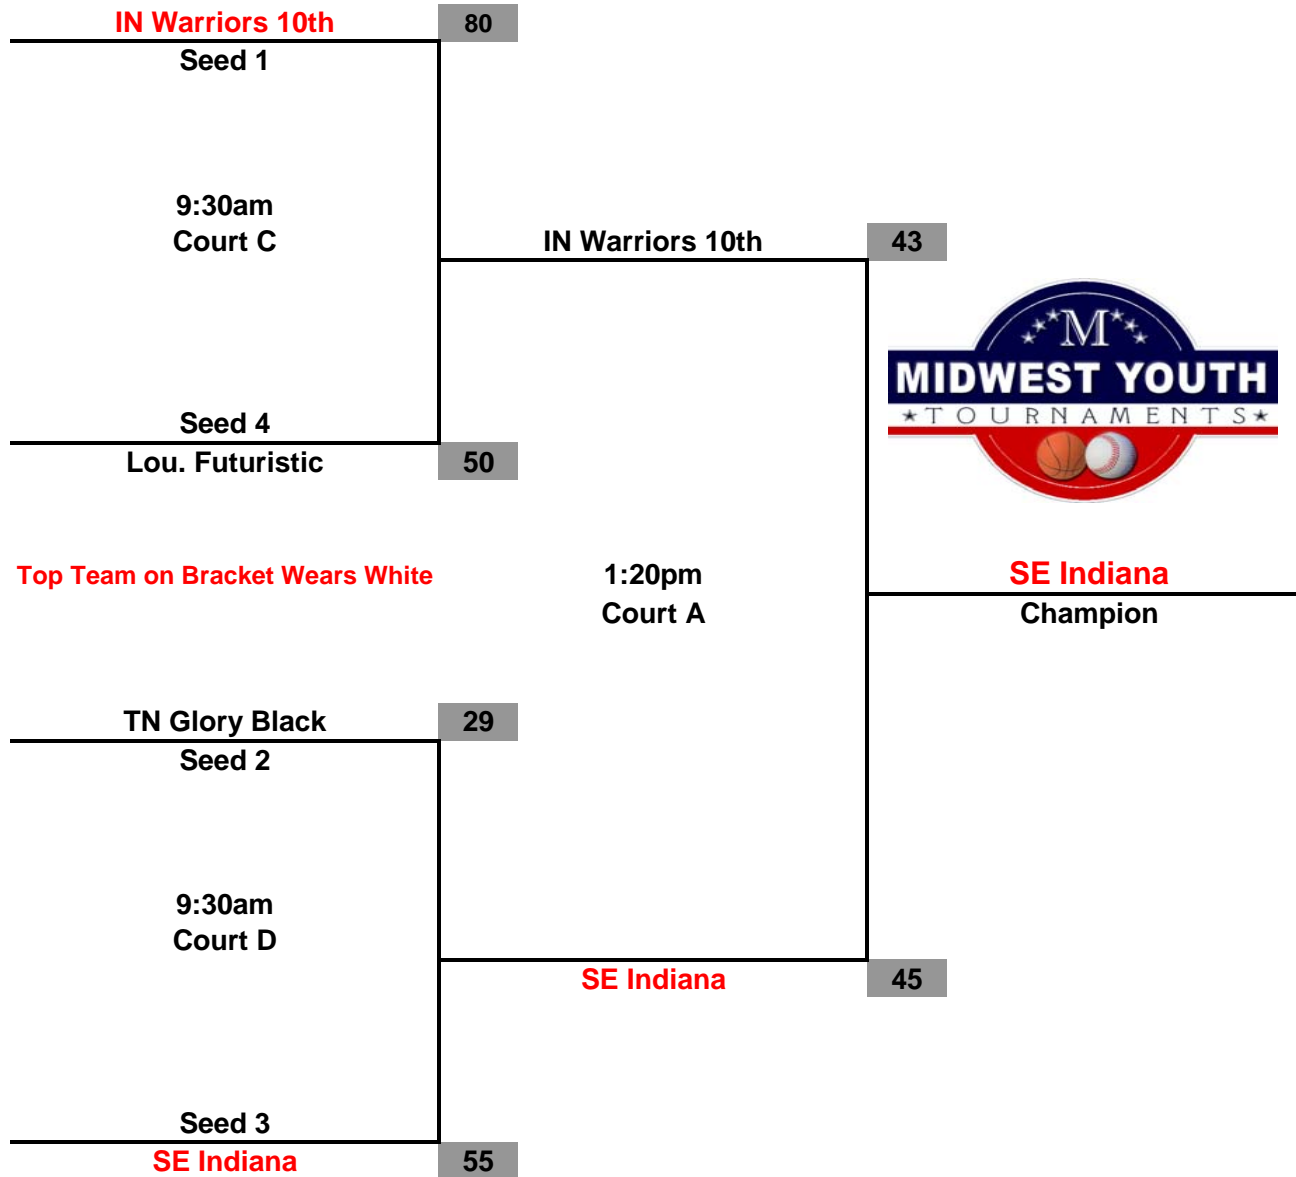

Midwest Youth Tournaments
Louisville Legends Classic
10th Grade

Sunday April 12, 2015
Championship Tournament