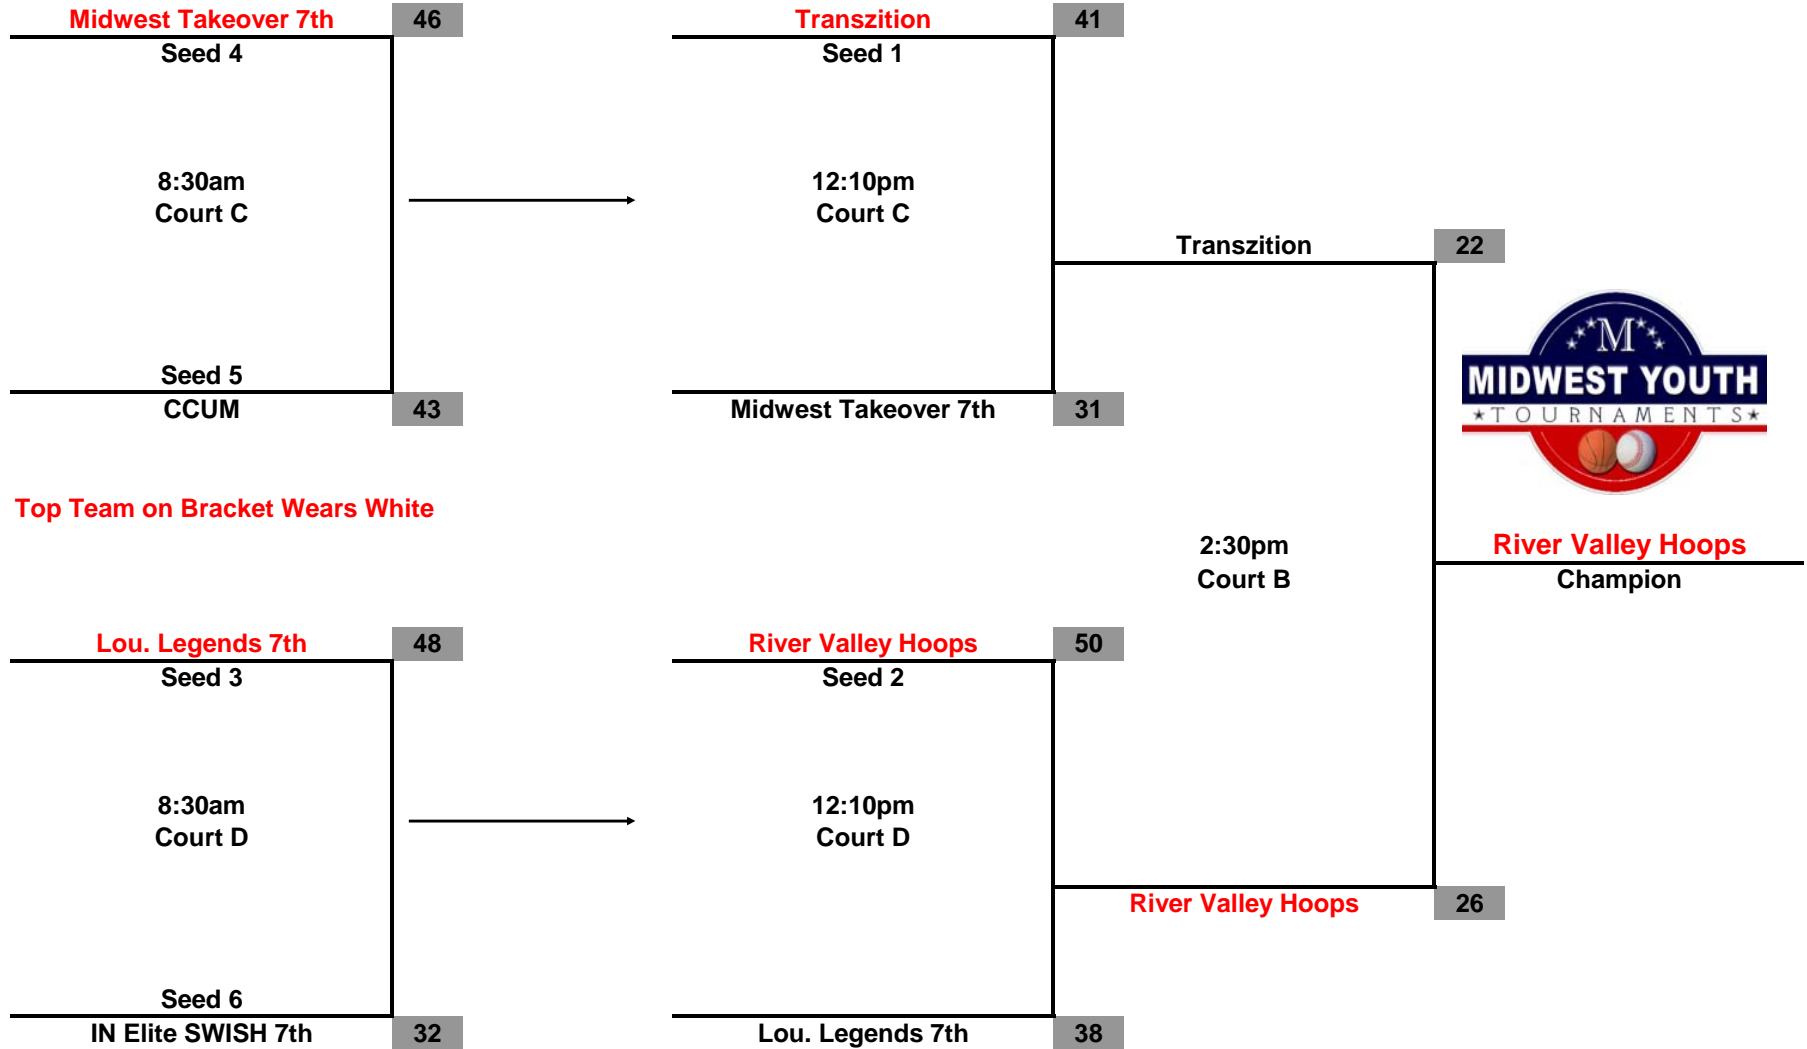

Midwest Youth Tournaments

Louisville Legends Classic

7th Grade

Top Team on Bracket Wears White

Sunday April 12, 2015
Championship Tournament