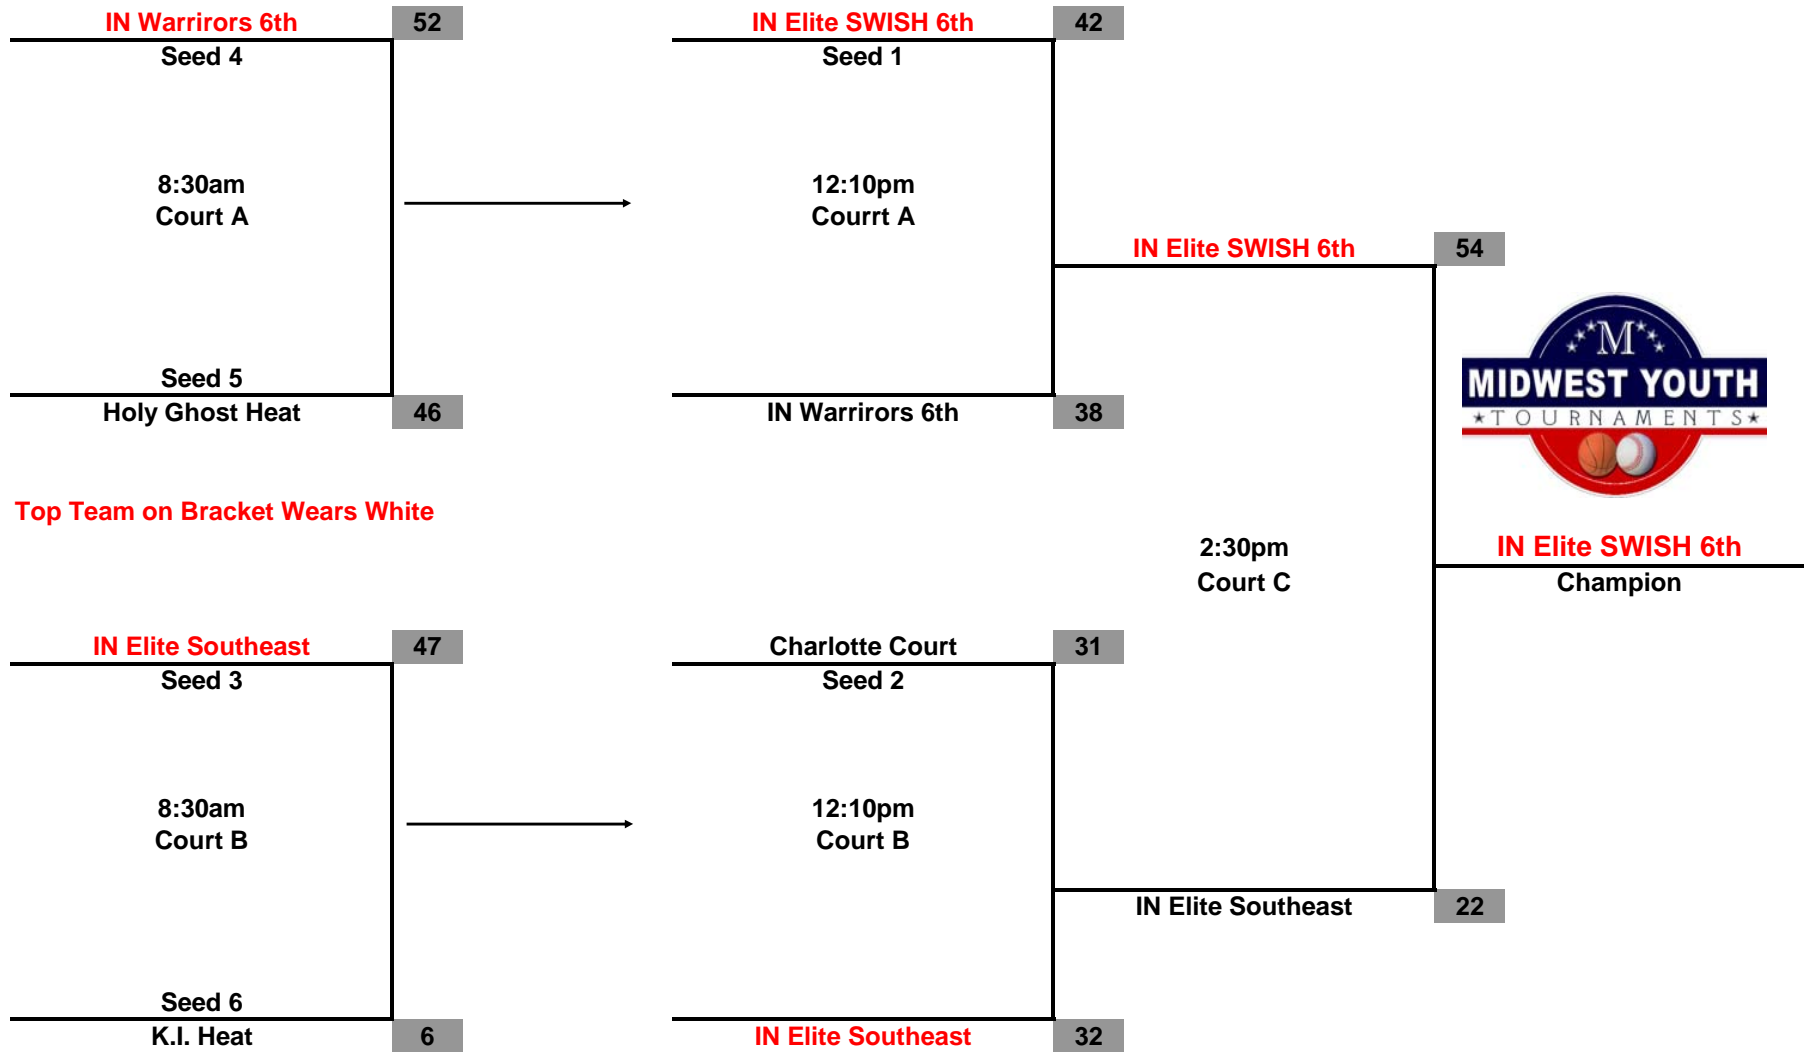

# Midwest Youth Tournaments

## Louisville Legends Classic

### 6th Grade

Top Team on Bracket Wears White

**Sunday April 12, 2015**  
**Championship Tournament**